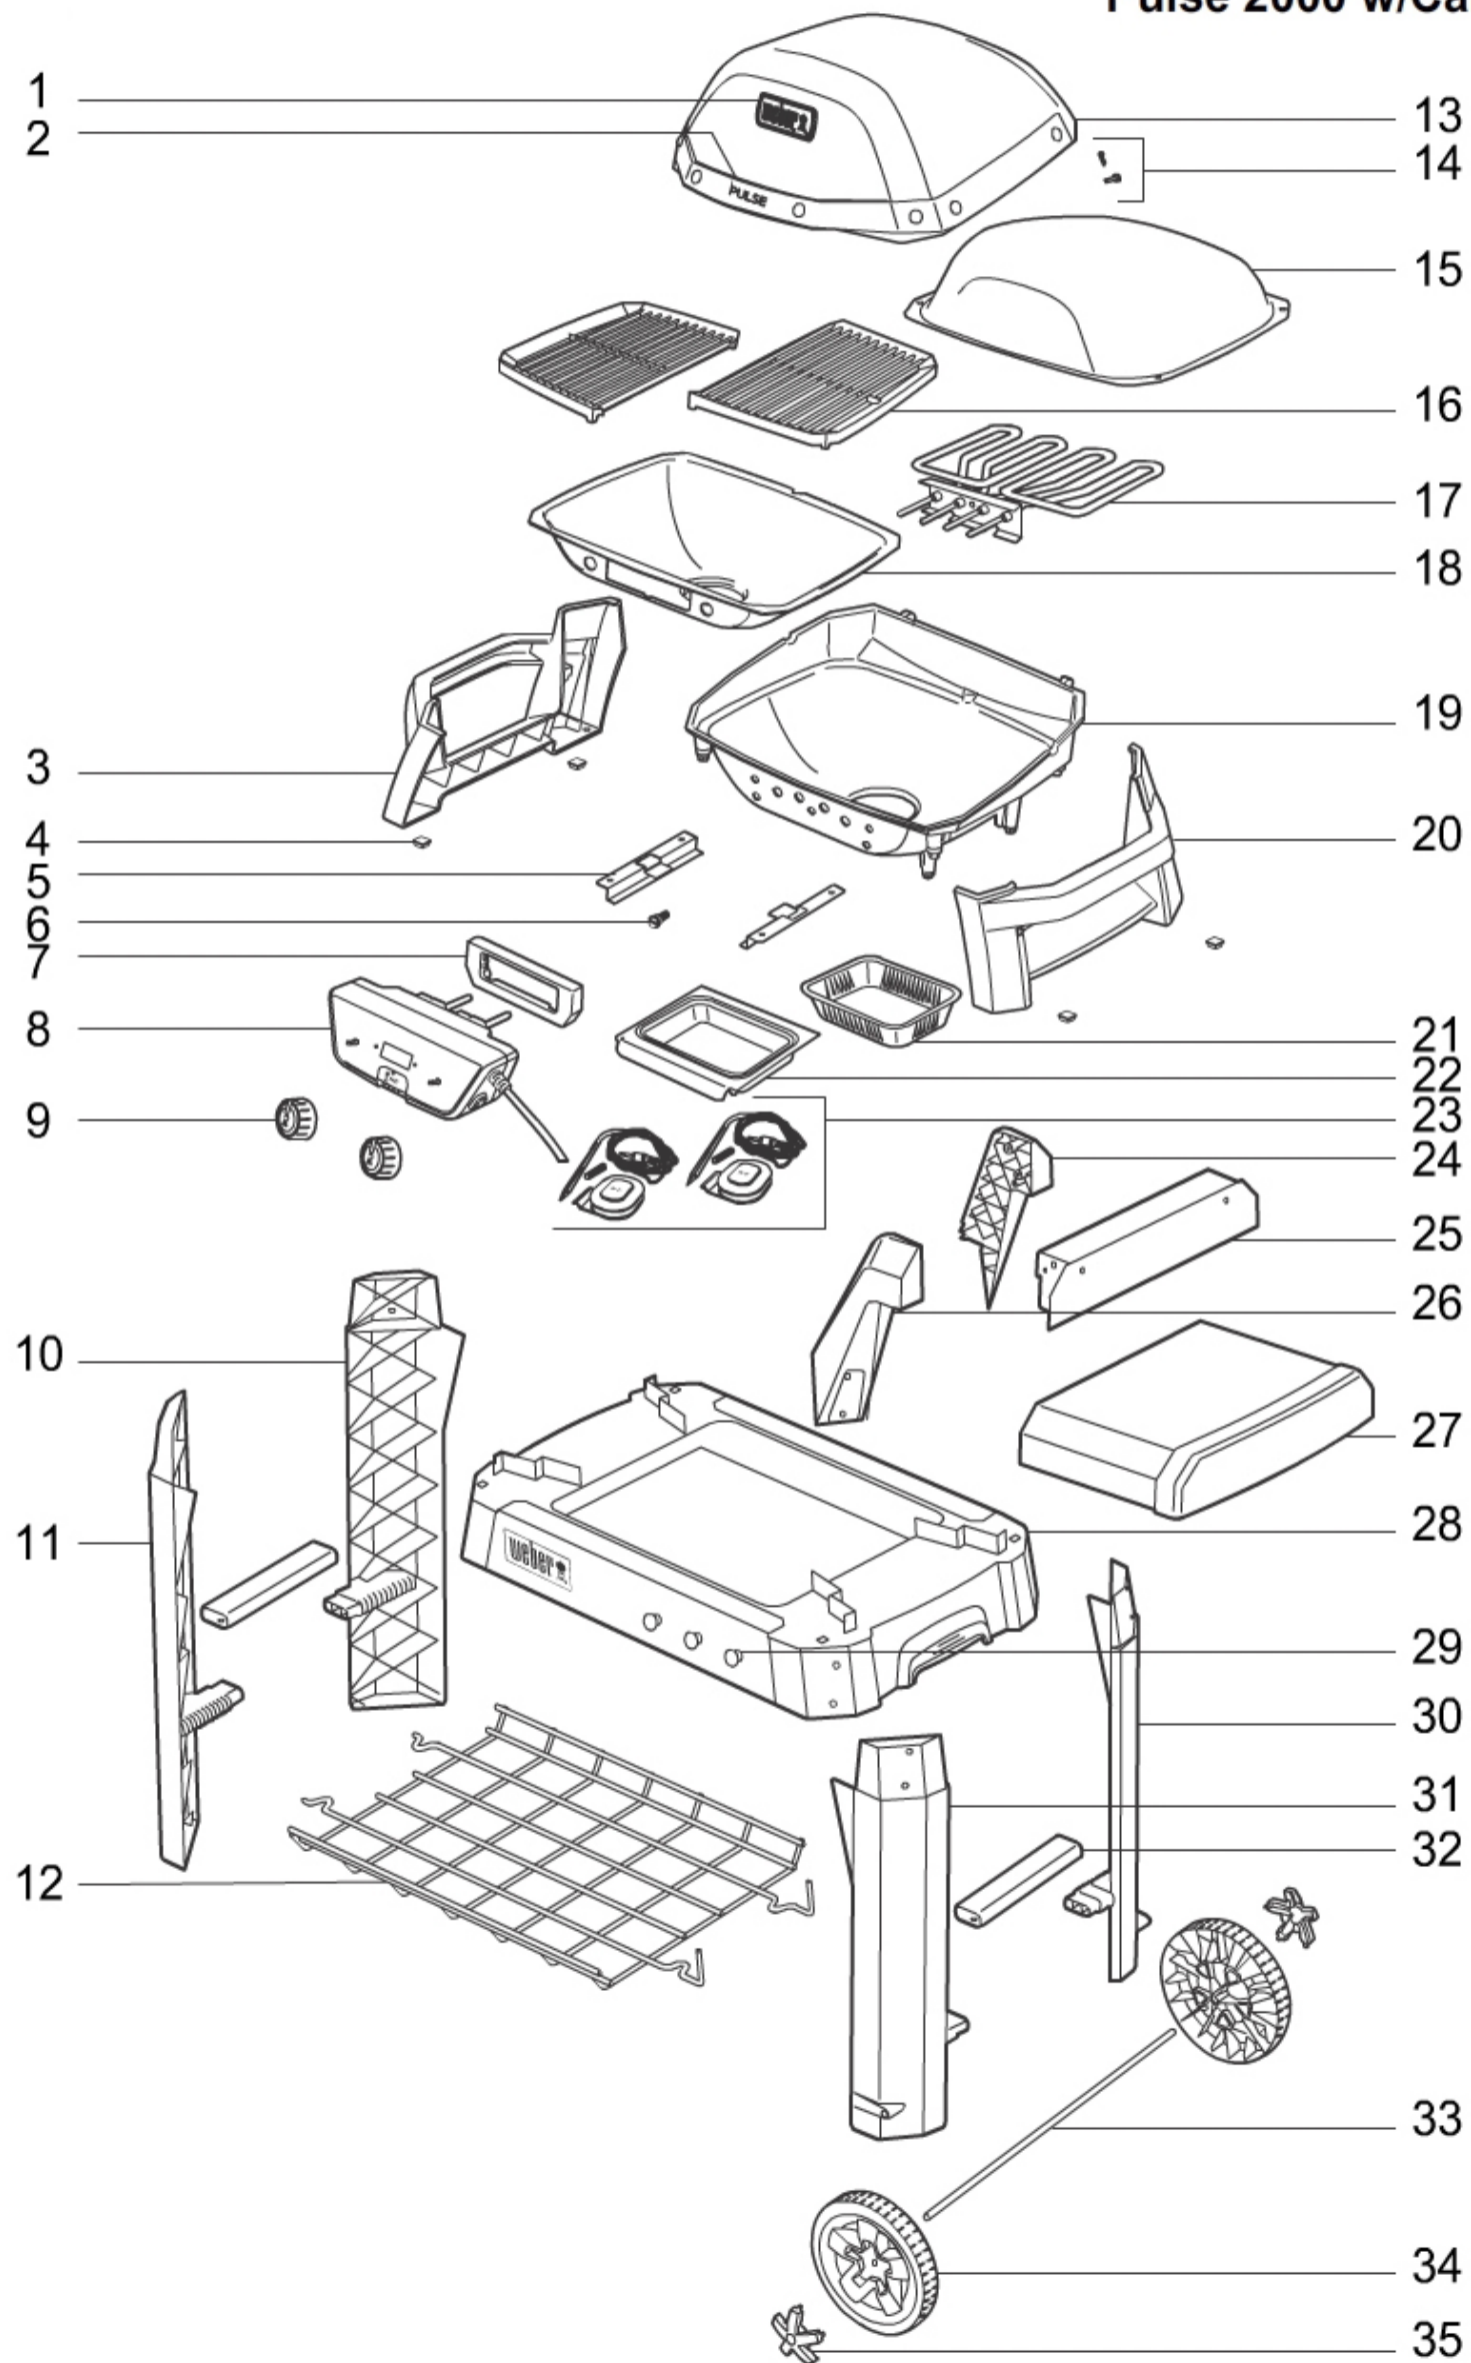

(<https://www.weber.com/US/en/home/>)

PULSE 2000 W/CART BLK (2018) (CENTRAL EUROPE/EASTERN EUROPE) - 85010079

Pulse 2000 w/Cart 2018

B	66543	Hardware for lid
B	71299	Hardware for Accessory Cart/Side Table, Pulse
A	59536	Literature Kit, Pulse 1000/2000, export
B	67209	Hardware for element, Pulse
B	67132	Rubber foot, 4-pack, Pulse
1	67119	Logo for lid, Pulse '18
2	67163	Handle grip for lid, Pulse
3	67125	LH Leg assembly, Pulse '18
4	67132	Rubber foot, 4-pack, Pulse
5	67210	Grease tray rails kit
6	67209	Hardware for element, Pulse
7	67130	Mounting bracket for controller, Pulse
8	67113	Controller kit, 230v, F plug
9	67131	Knob assembly, black (qty 1)
10	67145	LR/RF leg for Pulse w/cart, black
11	67146	RR/LF leg for Pulse w/cart
12	67151	Bottom wire rack, Pulse w/cart, black
13	67105	Lid assembly, black, Pulse '18
14	66543	Hardware for lid
15	67107	Lid liner, Pulse '18
16	67127	Set of porcelain-enameled cast iron grates, Pulse
17	67134	Element assembly, 230v, Pulse '18
18	67109	Cookbox liner, Pulse
19	67121	Cookbox/Leg assembly, Pulse 2000, black
19	67129	Cookbox, Pulse 2000, black
20	67123	RH Leg assembly, Pulse '18
21	6415	Aluminum drip pans - small (10 pack)
22	67047	Catch pan, Spirit II and Pulse
23	66693	Probe holder
23	66690	Probe w/sleeves, iGrill Mini/2
23	69332	Probe Sleeve, 4 pack, Weber Connect
24	67140	Rear support, Pulse w/cart, black
25	67141	Mounting table bracket, Pulse w/cart
26	67139	Front support, Pulse w/cart, black
27	67142	Side table assembly, Pulse w/cart
28	67149	Top table assembly, Pulse w/cart, black
29	67150	Knob hanger, Pulse w/cart
30	67147	RR leg, Pulse w/cart, black
31	67148	RF leg, Pulse w/cart, black
32	67144	Cross piece, Pulse w/cart