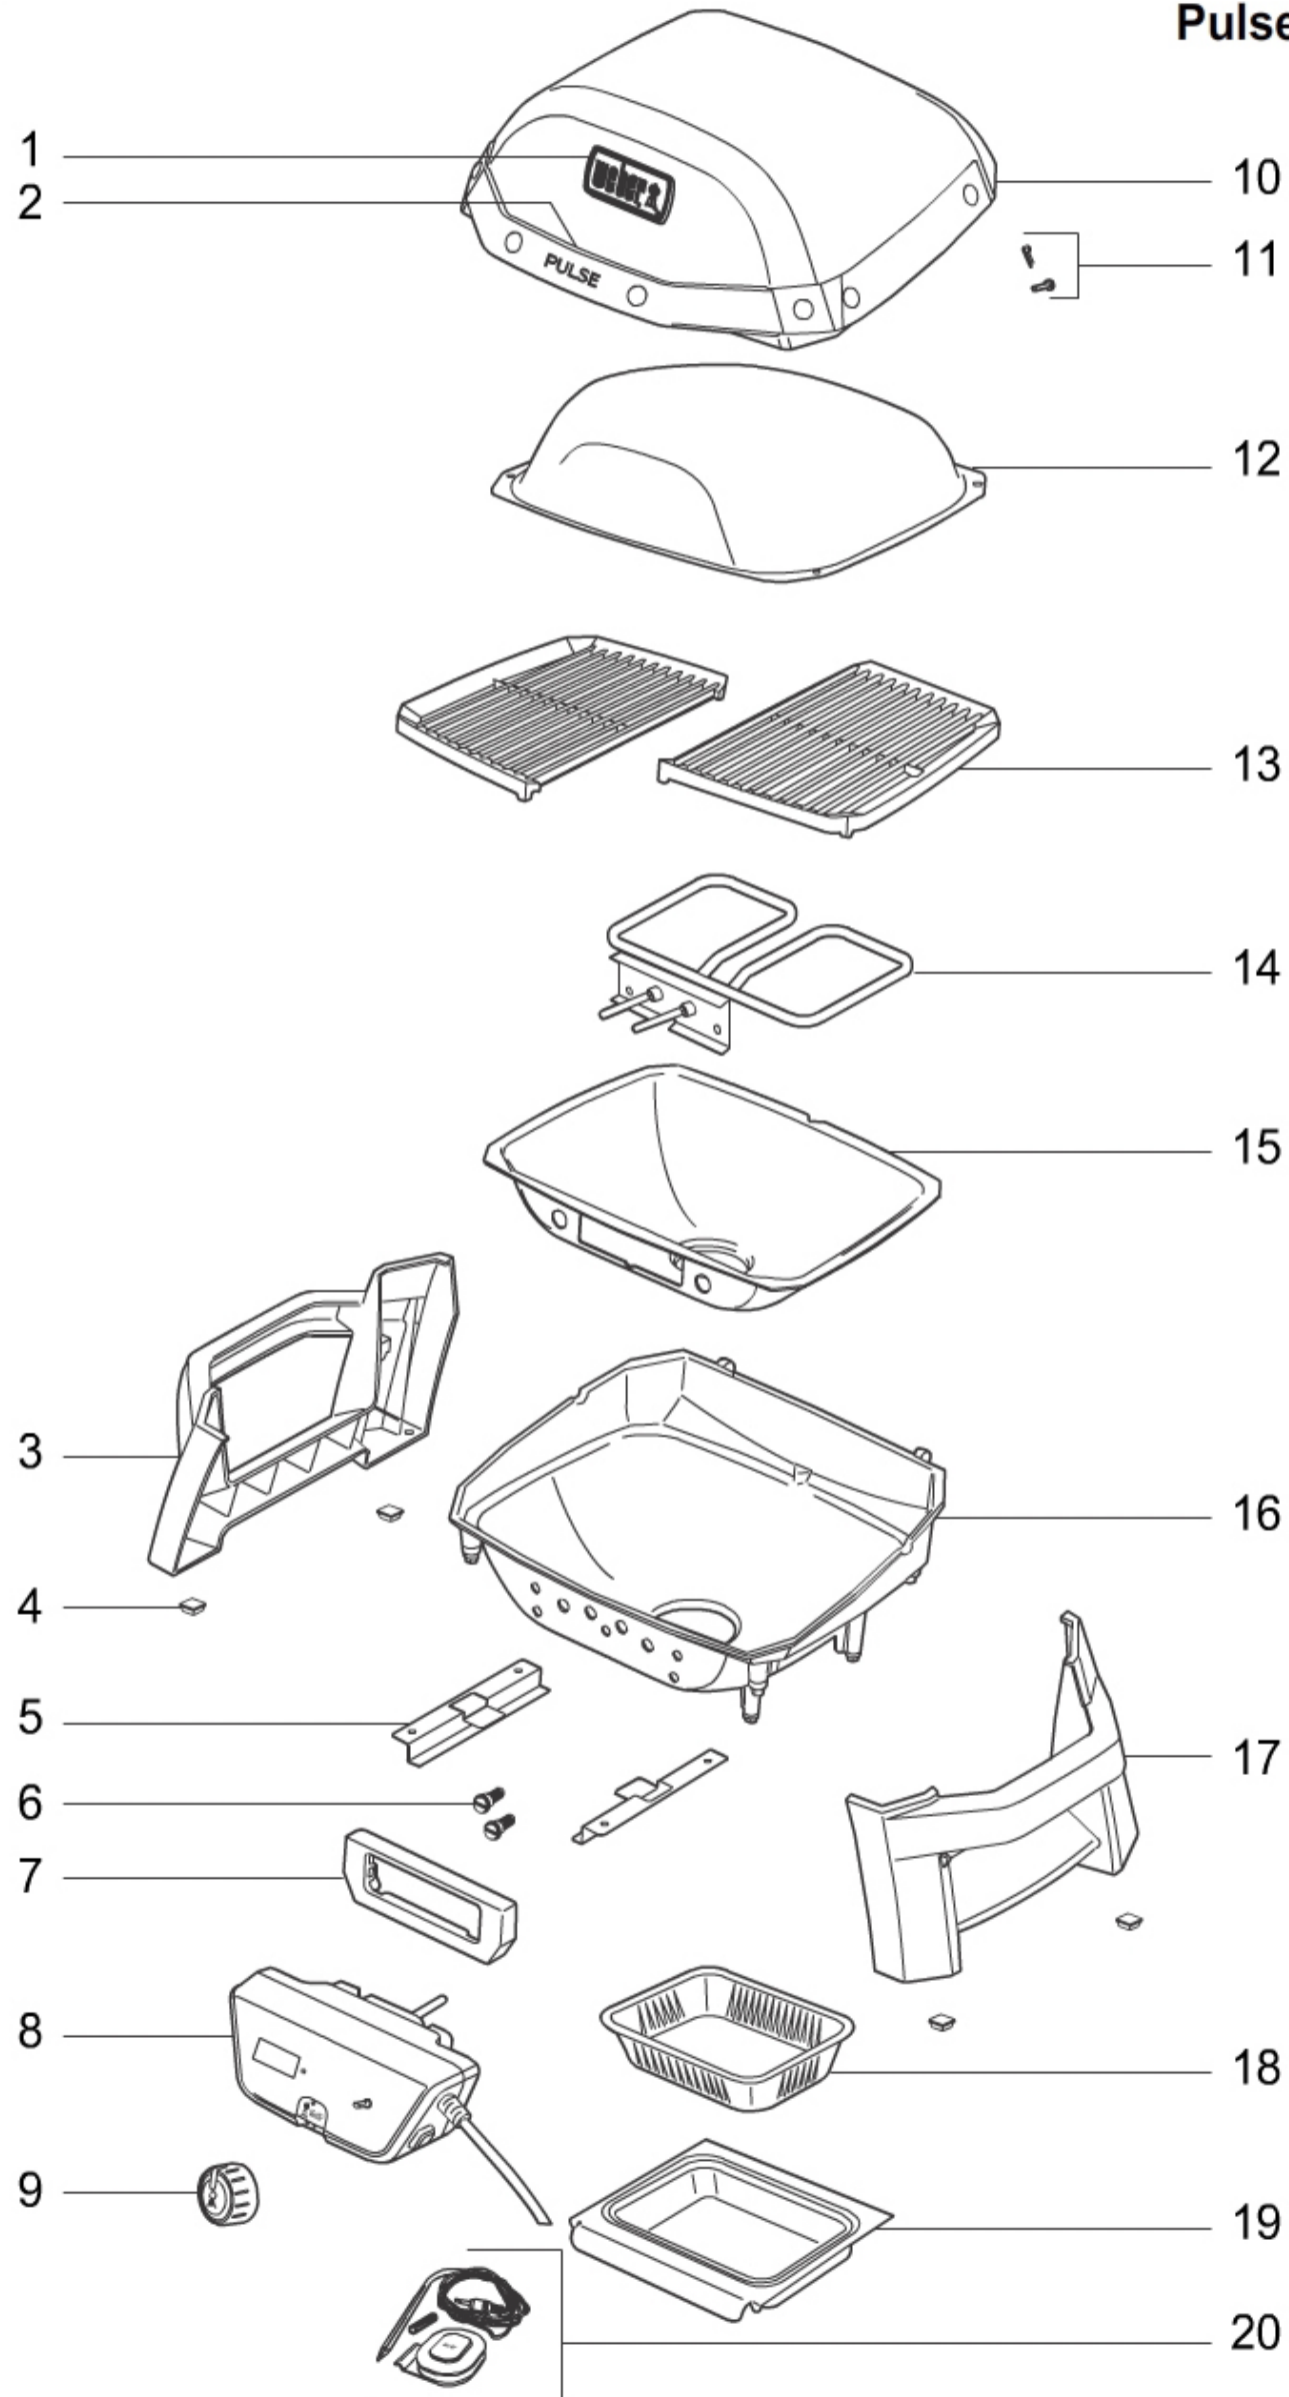

(<https://www.weber.com/US/en/home/>)

**PULSE 1000 BLK (2018) (CENTRAL EUROPE/EASTERN EUROPE) - 81010079**

**Pulse 1000 2018**

01.18

A	59536	Literature Kit, Pulse 1000/2000, export
B	67209	Hardware for element, Pulse
B	67132	Rubber foot, 4-pack, Pulse
B	66543	Hardware for lid
1	67118	Pulse logo for lid
2	67162	Handle grip for lid, Pulse
3	67124	LH Leg assembly, Pulse '18
4	67132	Rubber foot, 4-pack, Pulse
5	67210	Grease tray rails kit
6	67209	Hardware for element, Pulse
7	67130	Mounting bracket for controller, Pulse
8	67112	Controller kit, 230v, F plug
9	67131	Knob assembly, black (qty 1)
10	67104	Lid assembly, black, Pulse '18
11	66543	Hardware for lid
12	67106	Lid liner, Pulse '18
13	67126	Set of porcelain-enameled cast iron grates, Pulse '18
14	67133	Element assembly, 230v, Pulse '18
15	67108	Cookbox liner, Pulse '18
16	67128	Cookbox, Pulse 1000, black
16	67120	Cookbox/Leg assembly, Pulse 1000, black
17	67122	RH Leg assembly, Pulse '18
18	6415	Aluminum drip pans - small (10 pack)
19	67047	Catch pan, Spirit II and Pulse
20	66690	Probe w/sleeves, iGrill Mini/2
20	69332	Probe Sleeve, 4 pack, Weber Connect
20	66693	Probe holder