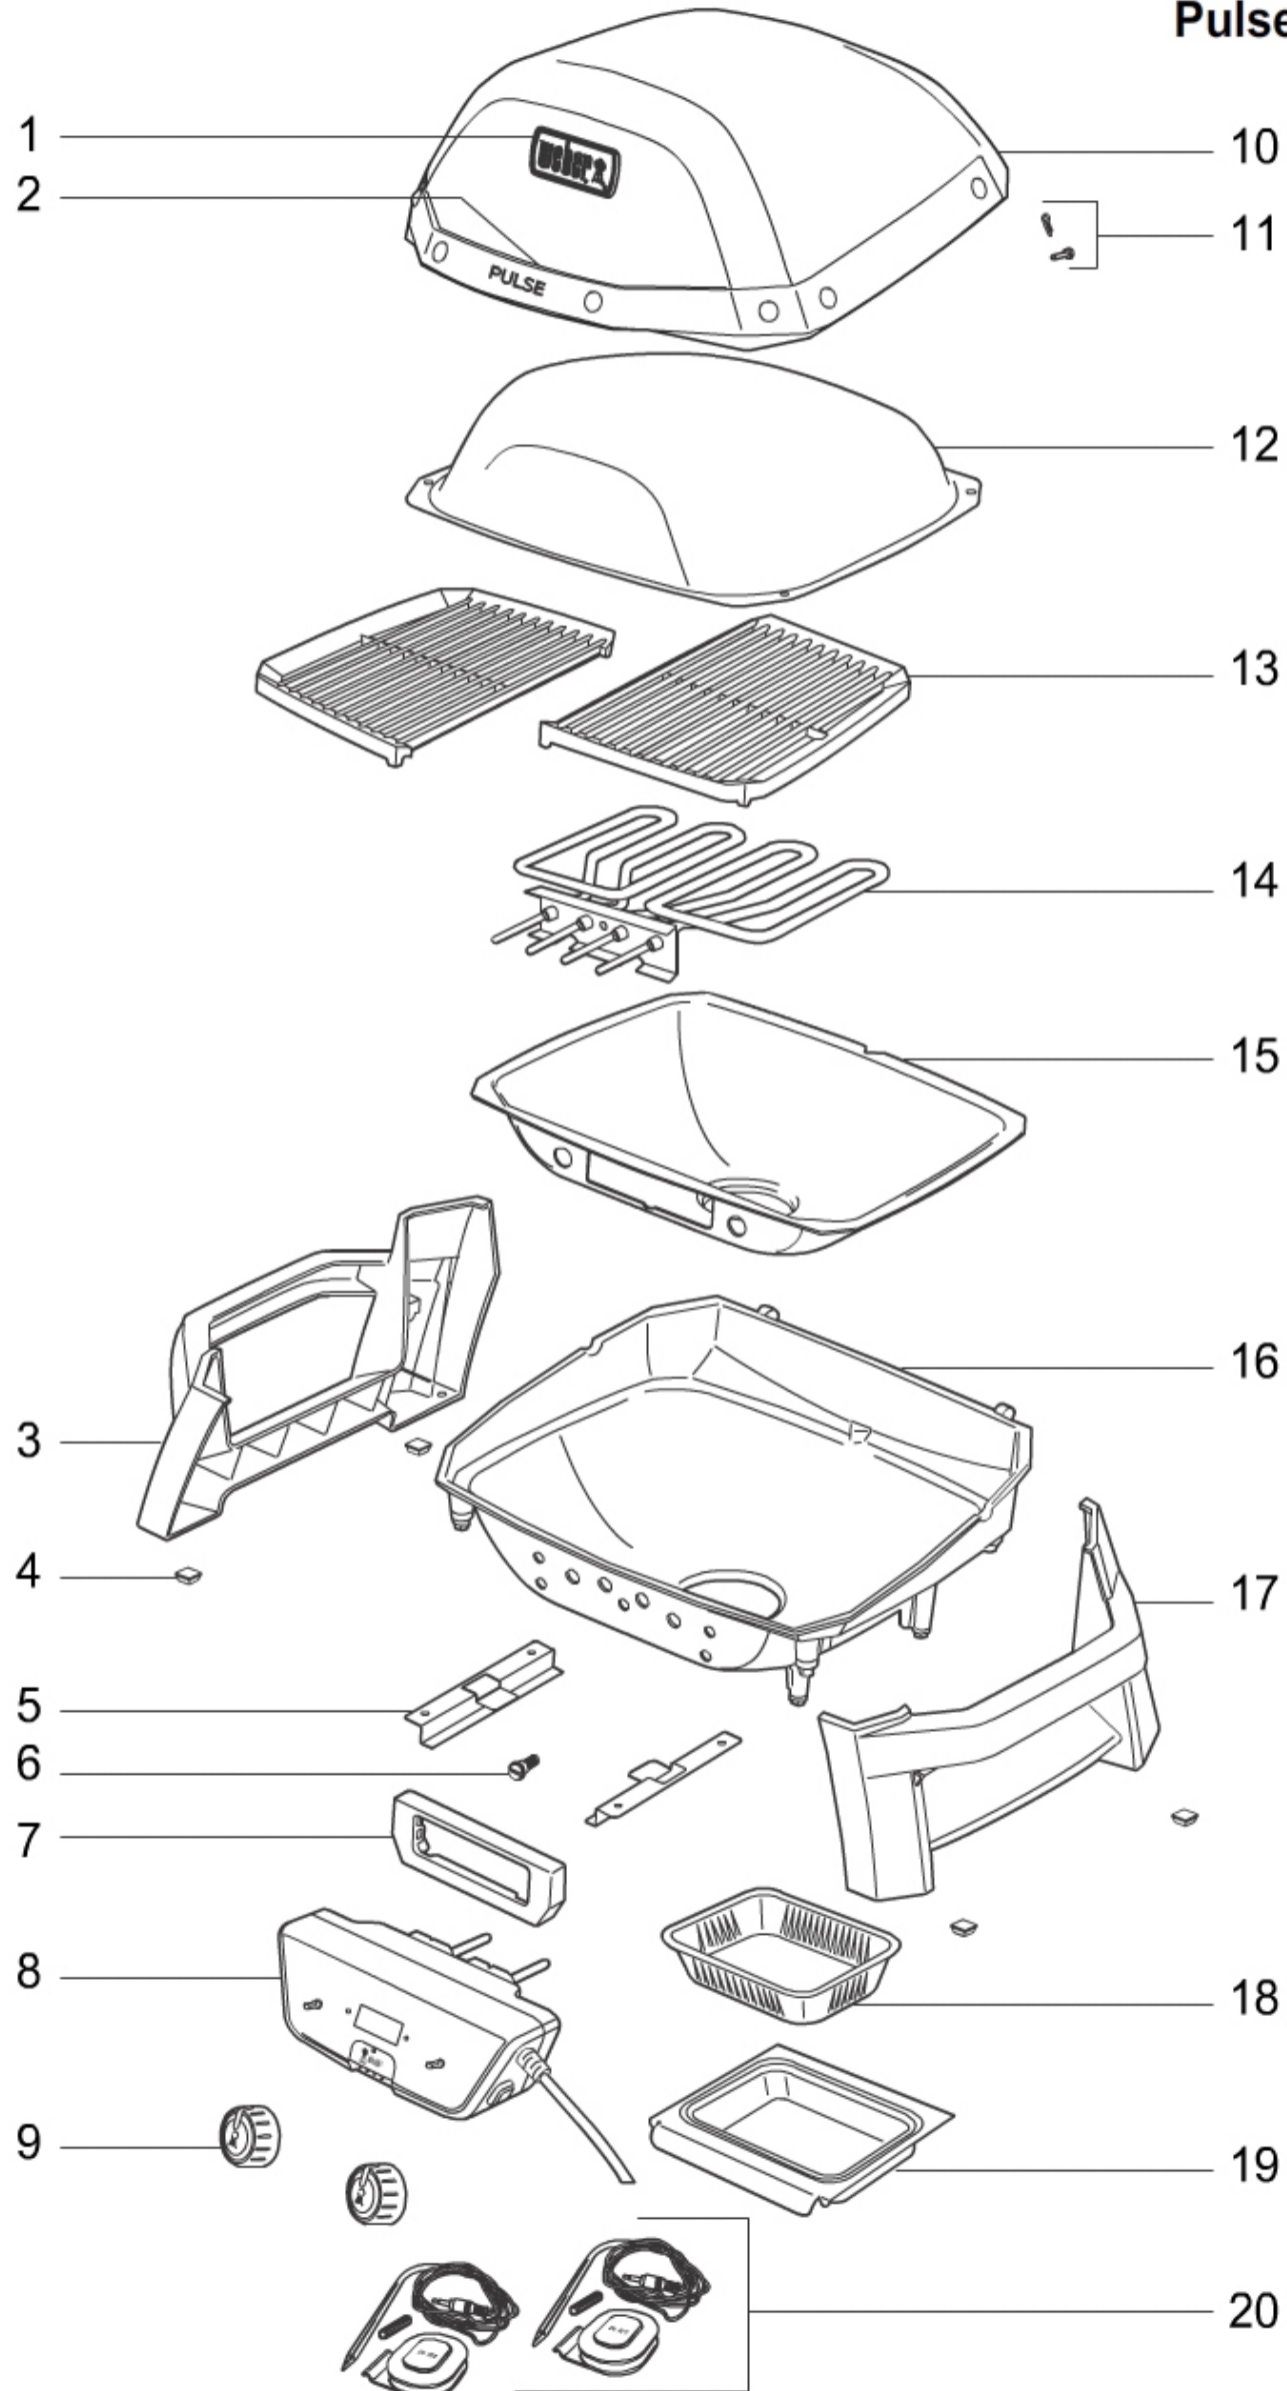

(<https://www.weber.com/US/en/home/>)

PULSE 2000 BLK (2018) (CENTRAL EUROPE/EASTERN EUROPE) - 82010079

Pulse 2000 2018

01.18

B	66543	Hardware for lid
A	59536	Literature Kit, Pulse 1000/2000, export
B	67209	Hardware for element, Pulse
B	67132	Rubber foot, 4-pack, Pulse
1	67119	Logo for lid, Pulse '18
2	67163	Handle grip for lid, Pulse
3	67125	LH Leg assembly, Pulse '18
4	67132	Rubber foot, 4-pack, Pulse
5	67210	Grease tray rails kit
6	67209	Hardware for element, Pulse
7	67130	Mounting bracket for controller, Pulse
8	67113	Controller kit, 230v, F plug
9	67131	Knob assembly, black (qty 1)
10	67105	Lid assembly, black, Pulse '18
11	66543	Hardware for lid
12	67107	Lid liner, Pulse '18
13	67127	Set of porcelain-enameled cast iron grates, Pulse
14	67134	Element assembly, 230v, Pulse '18
15	67109	Cookbox liner, Pulse
16	67121	Cookbox/Leg assembly, Pulse 2000, black
16	67129	Cookbox, Pulse 2000, black
17	67123	RH Leg assembly, Pulse '18
18	6415	Aluminum drip pans - small (10 pack)
19	67047	Catch pan, Spirit II and Pulse
20	66693	Probe holder
20	66690	Probe w/sleeves, iGrill Mini/2
20	69332	Probe Sleeve, 4 pack, Weber Connect