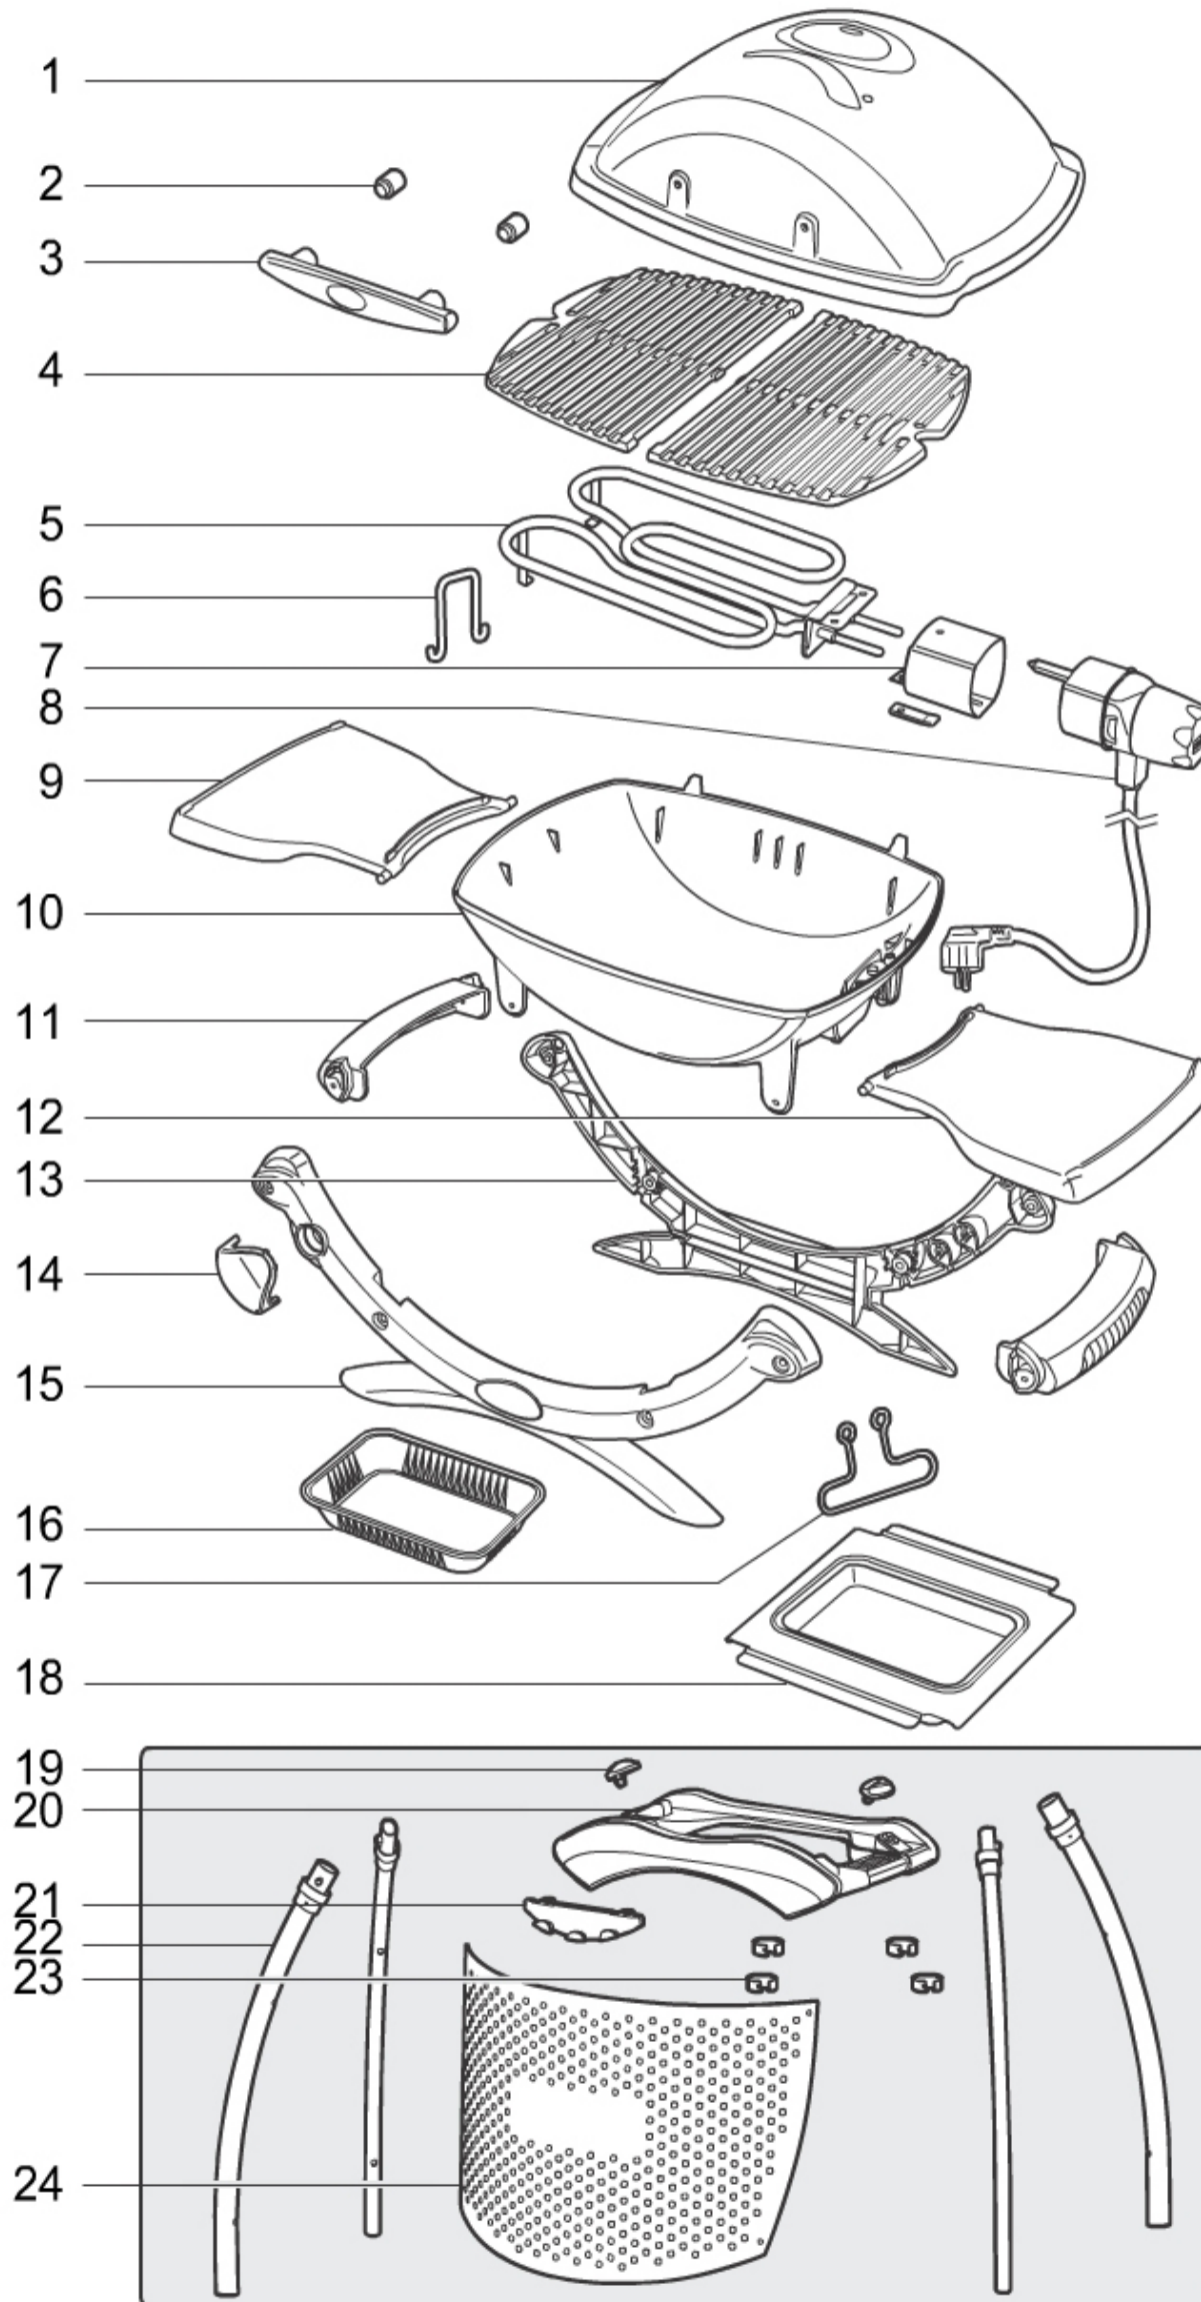

(<https://www.weber.com/US/en/home/>)

WEBER Q 2400 W/STAND & TABLES DARK GRAY (2014) (CENTRAL EUROPE) - 55020879

Weber Q® 2400 Electric

08.13

A	57640	Assembly Guide, Q stand '14
W	66575	Hardware, cookbox/frame, Q 1000/2000 series, export
A	57630	Literature Kit, Q 1400/2400, Germany/Austria '14 OUS
W	66544	Hardware, leg frame, Q 100/1000/200/2000, export
W	66543	Hardware for lid
W	71547	Hardware Kit, Q 240/2400, export
1	66645	Lid assembly, dark gray, Q 240/2400, export
1	66543	Hardware for lid
2	66577	Handle spacers, Q 1000/2000, export
3	66538	Lid handle, Q 1000/1200/2000/2200, export
4	66647	Porcelain enameled cast iron cooking grate, Q 2400, export (qty 2)
5	66816	Heating element assembly, Q 240, 230 V
6	66676	Heating element retainer, export
7	66630	Mounting bracket sleeve, Q 140/1400/240/2400, export
8	65629	Controller, 220v, Q 140
9	66590	Table kit, Q 2000/2400, export
10	66648	Cookbox, Q 240, black, export
10	66575	Hardware, cookbox/frame, Q 1000/2000 series, export
11	66548	Side handle, black, Q 2000 series, export
12	66590	Table kit, Q 2000/2400, export
13	66544	Hardware, leg frame, Q 100/1000/200/2000, export
13	66815	Rear leg frame, black, Q 2400 EU
13	66673	Rubber tabs, export
14	66572	Logo plug, black, Q 1400/2400
15	66673	Rubber tabs, export
15	66549	Front frame, black, Q 2000 series, export
15	66544	Hardware, leg frame, Q 100/1000/200/2000, export
16	6415	Aluminum drip pans - small (10 pack)
17	66632	Wire hanger, Q 140/1400, export
18	66634	Catch pan, Q 200, export
19	85385	Latch/clip kit, Q stand '14
20	66986	Leg bracket mounting kit, Q 1000, 2000
20	66556	Table assembly, black, Q 2000, export
21	66558	Tool hook, gray, Q series, export
22	66553	Leg kit, Q stand, Q 1000/2000, export
23	85385	Latch/clip kit, Q stand '14
24	66557	Stand screen, black, Q 2000
410	57640	Assembly Guide, Q stand '14
410	57630	Literature Kit, Q 1400/2400, Germany/Austria '14 OUS
470	66575	Hardware, cookbox/frame, Q 1000/2000 series, export