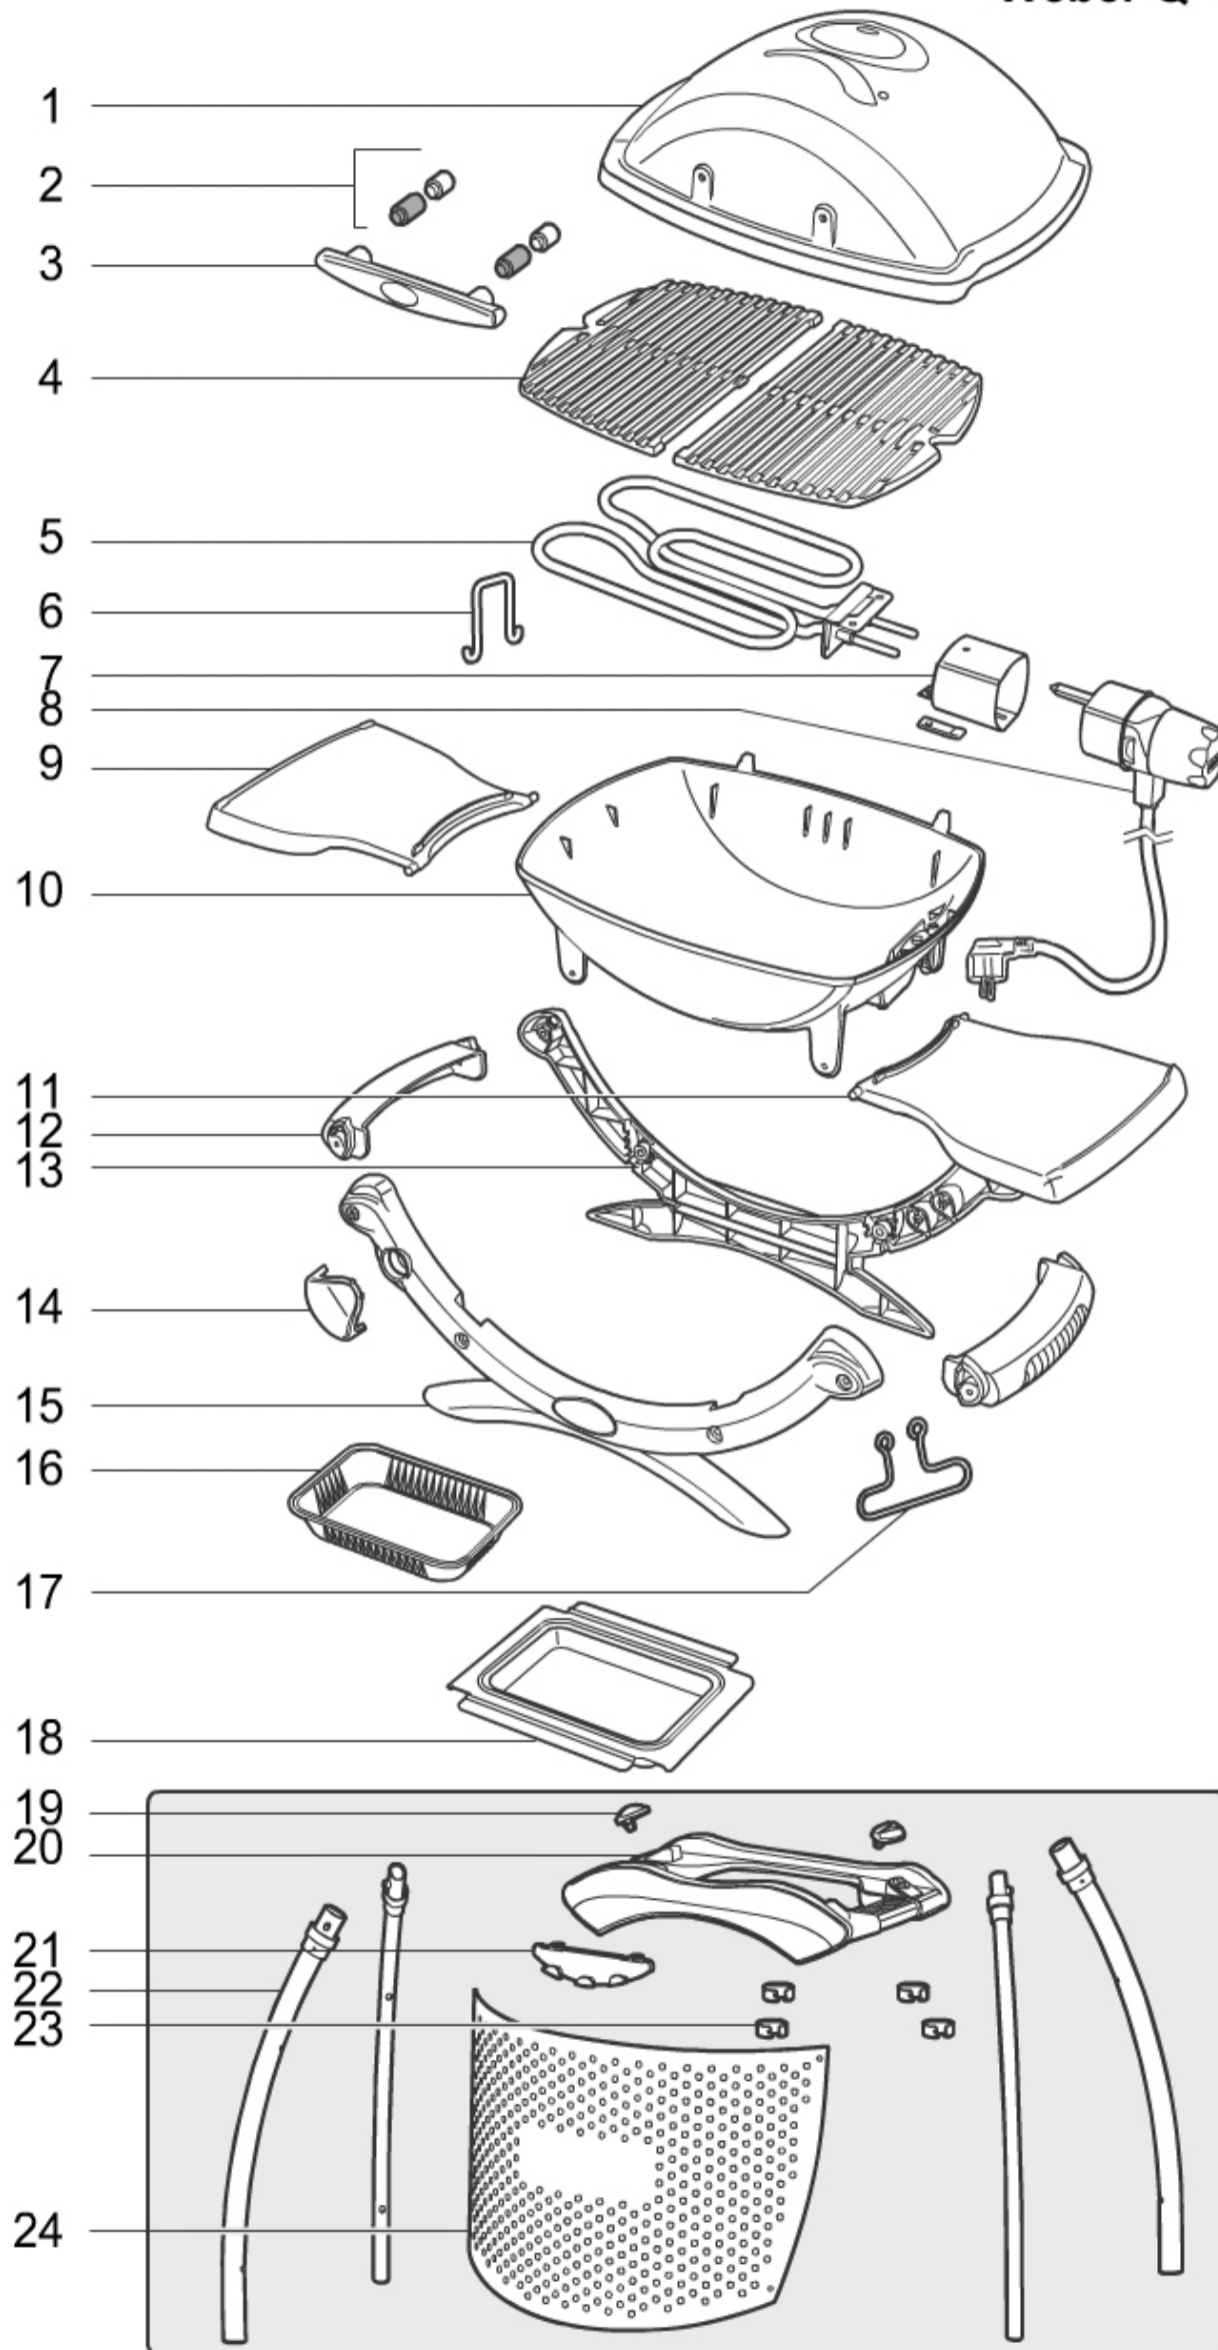

(<https://www.weber.com/US/en/home/>)

WEBER Q 1400 DARK GRAY W/STAND & TABLES (2014) (CENTRAL EUROPE) - 52020879

Weber Q[®]1400 Electric

| | | |
|-----|-------|--|
| A | 57630 | Literature Kit, Q 1400/2400, Germany/Austria '14 OUS |
| W | 66544 | Hardware, leg frame, Q 100/1000/200/2000, export |
| W | 66543 | Hardware for lid |
| W | 72029 | Hardware Kit, Q 140/1400, export |
| A | 57640 | Assembly Guide, Q stand '14 |
| W | 66575 | Hardware, cookbox/frame, Q 1000/2000 series, export |
| 1 | 66543 | Hardware for lid |
| 1 | 66813 | Lid assembly, Q1400, dark gray, export |
| 2 | 66814 | Lid handle spacers, Q 1400, export |
| 3 | 72029 | Hardware Kit, Q 140/1400, export |
| 4 | 66593 | Porcelain enameled cast iron cooking grate, Q 1400, export (qty 2) |
| 5 | 66631 | Heating element, Q 140/1400, export |
| 6 | 66063 | Retainer for heating element, Q 1400 |
| 7 | 66630 | Mounting bracket sleeve, Q 140/1400/240/2400, export |
| 8 | 65629 | Controller, 220v, Q 140 |
| 9 | 66594 | Table kit, Q 1200, export |
| 10 | 66613 | Cookbox, Q 140, black, export |
| 10 | 66575 | Hardware, cookbox/frame, Q 1000/2000 series, export |
| 11 | 66594 | Table kit, Q 1200, export |
| 12 | 66651 | Side handle, export |
| 13 | 66544 | Hardware, leg frame, Q 100/1000/200/2000, export |
| 13 | 65074 | Rear leg frame, black, Q 1400, '14 - export |
| 13 | 66673 | Rubber tabs, export |
| 14 | 66572 | Logo plug, black, Q 1400/2400 |
| 15 | 66540 | Front frame, black, Q 1000 series, export |
| 15 | 66673 | Rubber tabs, export |
| 15 | 66544 | Hardware, leg frame, Q 100/1000/200/2000, export |
| 16 | 6415 | Aluminum drip pans - small (10 pack) |
| 17 | 66632 | Wire hanger, Q 140/1400, export |
| 18 | 66629 | Catch pan, Q 100, export |
| 19 | 85385 | Latch/clip kit, Q stand '14 |
| 20 | 66986 | Leg bracket mounting kit, Q 1000, 2000 |
| 20 | 66552 | Table assembly, Q stand, black, export |
| 21 | 66558 | Tool hook, gray, Q series, export |
| 22 | 66553 | Leg kit, Q stand, Q 1000/2000, export |
| 23 | 85385 | Latch/clip kit, Q stand '14 |
| 24 | 66554 | Stand screen, black, Q 1000 |
| 410 | 57640 | Assembly Guide, Q stand '14 |
| 410 | 57630 | Literature Kit, Q 1400/2400, Germany/Austria '14 OUS |
| 470 | 66575 | Hardware, cookbox/frame, Q 1000/2000 series, export |