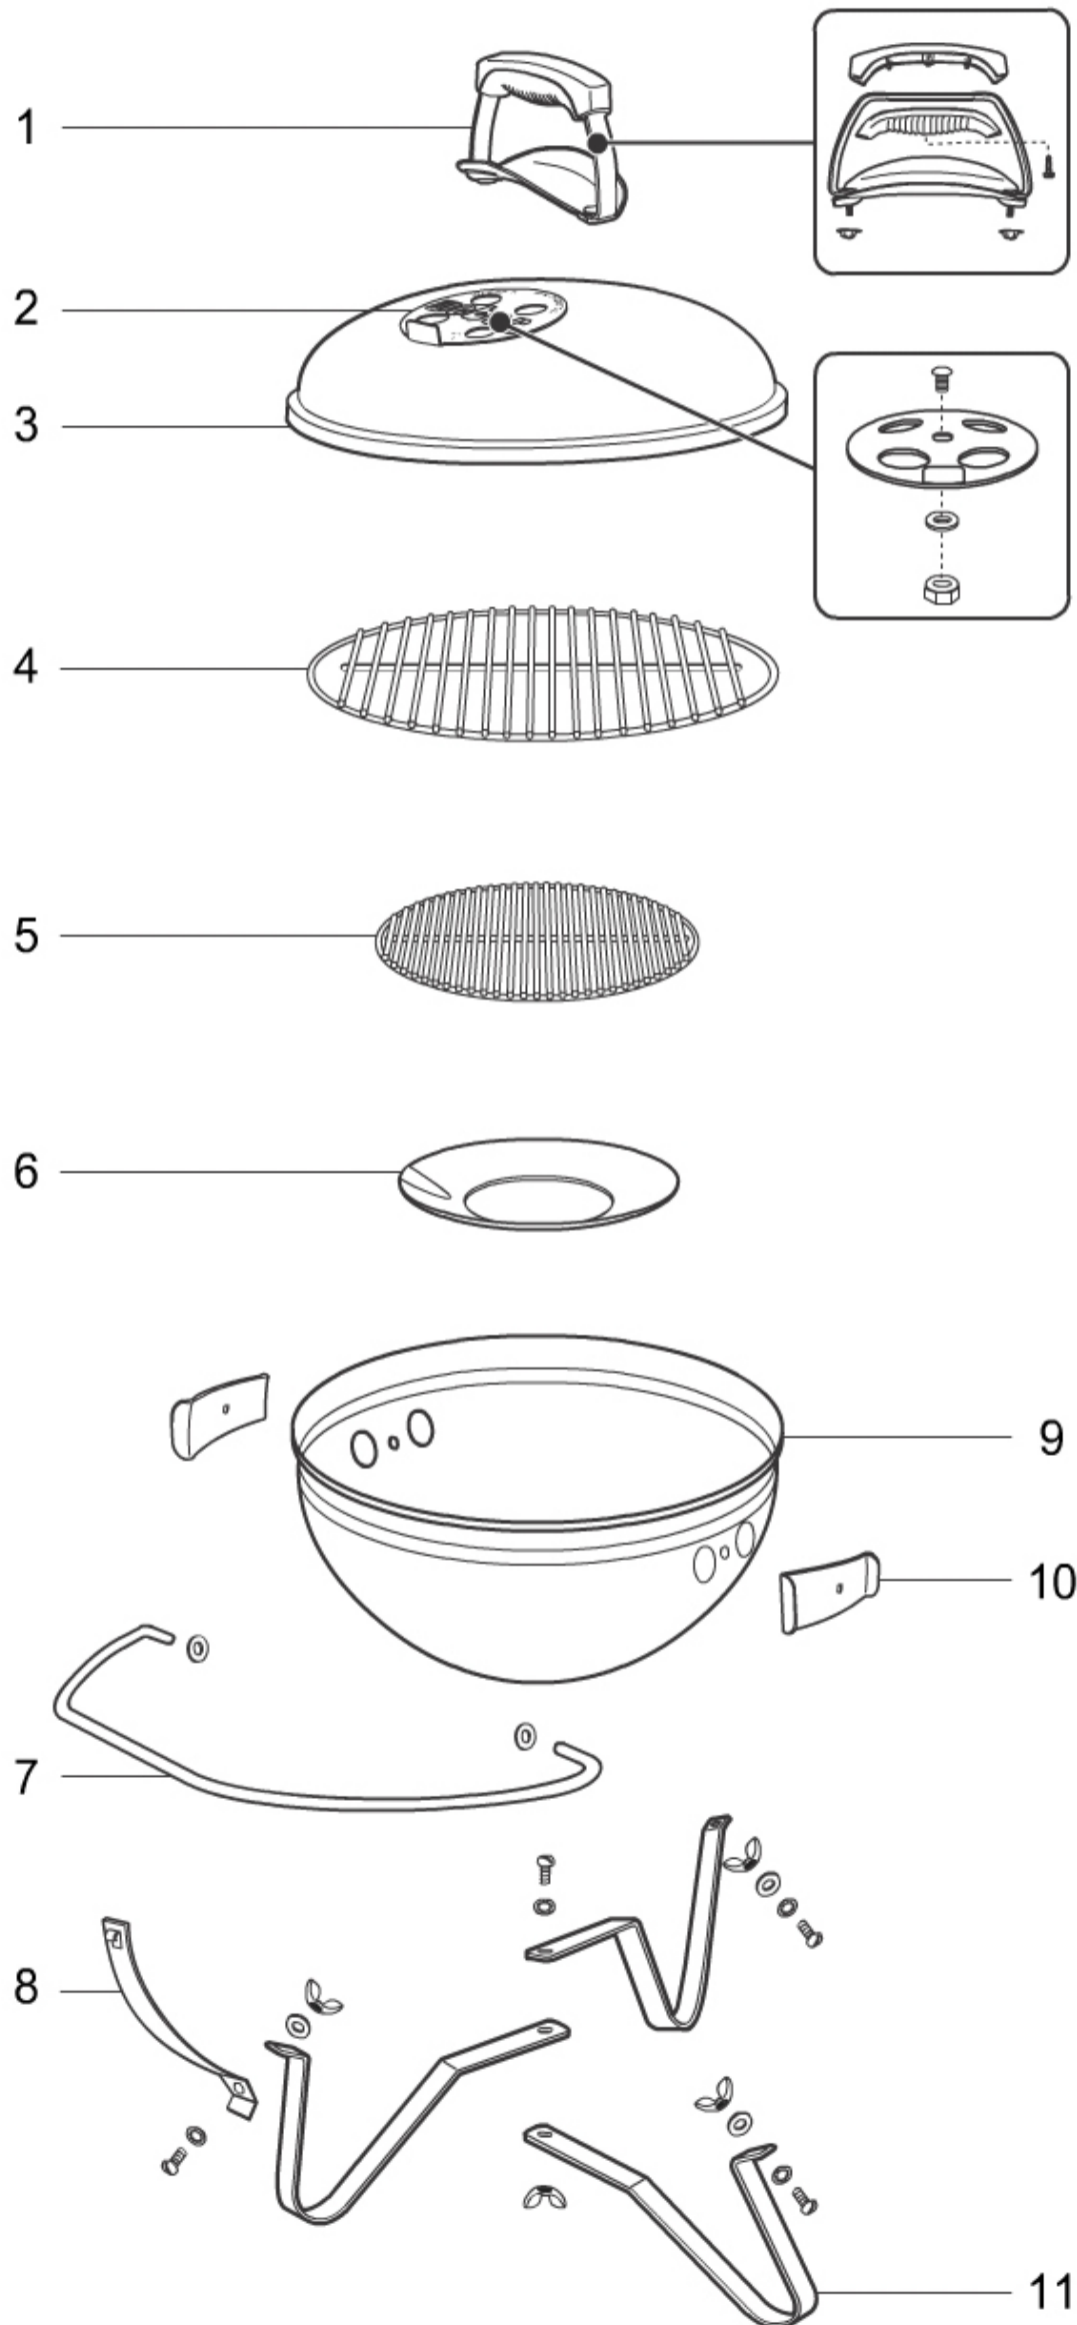

(<https://www.weber.com/US/en/home/>)

SMOKEY JOE PREMIUM (2010) (EXPORT) - 1121004

Smokey Joe® Premium '10

11.09

A	54770	Charcoal owners guide '13, EU
A	62626	Warranty sheet for Charcoal Go-Anywhere Grill. Export.
D	80805	Full hardware kit
A	54233	Assembly guide Smokey Joe Premium, '12, export
A	58445	Owners Guide, portable charcoal, export
C	80664	Measuring cup, black
1	80661	Handle kit w/shield, Smokey Joe, '10, gray
2	63059	Damper kit
3	63082	Lid w/shield, Smokey Joe, grey
3	63091	Lid assembly w/shield, Smokey Joe, wedgewood
3	65011	Lid assembly w/shield, Smokey Joe Premium, smoke, EU '14
3	80657	Lid with shield, Smokey Joe '10, EU, black
3	80703	Lid with shield, Smokey Joe '10, EU, bone
3	80738	Lid for Smokey Joe, w/shield, '10 EU, copper
3	63088	Lid w/shield, Smokey Joe, blue wave
3	65010	Lid assembly w/shield, Smokey Joe Premium, Crimson, EU '14
3	65012	Lid assembly w/shield, Smokey Joe Premium, slate, EU '14
3	80702	Lid with shield, Smokey Joe '10, EU, sage
3	80737	Lid for Smokey Joe, w/shield, '10 EU, red
4	80625	Cooking grate, 14.5" Smokey Joe, '10
5	80658	Charcoal grate, Smokey Joe, '10
6	80659	Grease tray-heat shield
7	80660	Wire lid lock/bowl dampers
8	80447	Support strap, lid lock, Smokey Joe
9	63081	Bowl, Smokey Joe Gold, grey, EU
9	63090	Bowl, Smokey Joe Gold, wedgewood
9	65014	Bowl, 14.5", Smokey Joe Premium, smoke
9	80662	Bowl assembly, Smokey Joe Premium '10, EU
9	80706	Bowl, 14.5", Smokey Joe Premium, ivory
9	80740	Bowl for Smokey Joe Premium, '10 EU, copper
9	63083	Bowl, Smokey Joe Gold, lemon grass, EU
9	65013	Bowl, 14.5", Smokey Joe Premium, crimson
9	65015	Bowl, 14.5", Smokey Joe Premium, slate
9	80705	Bowl assembly, Smokey Joe Premium, sage, '10
9	80708	Bowl assembly, Smokey Joe Premium, turquoise, '10
10	80660	Wire lid lock/bowl dampers
11	63072	Leg kit, Smokey Joe Premium